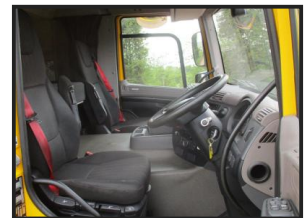

DAF CF 230 18 TON FLAT SLEEPER

£29,500.00

DAF CF 230 2018 (18) EURO 6, SLEEPER CAB, 18 TON, 25' 6" FLAT BODY, AUTO GEARBOX, ADAPTIVE CRUISE CONTROL, LANE ASSIST, EXHAUST BRAKE, AIR CON, STEERING WHEEL CONTROLS, REAR AIR SUSPENSION, 130,000 MILES, TESTED MAY 24, AVAILABLE WITH NEW SIDES IF REQUIRED. £29,500 & VAT

Product Details	
<i>Category/Type</i>	<i>Flat/Drop Side</i>
<i>Make</i>	<i>DAF</i>
<i>Model</i>	<i>CF 230 18 TON FLAT SLEEPER</i>
<i>Year</i>	<i>2018</i>
<i>Hours</i>	<i>-</i>

Colliery Lane North, Exhall, Coventry, Warwickshire, CV7 9NW