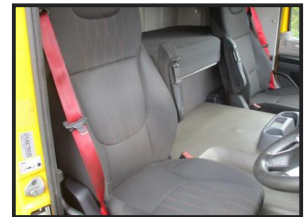

DAF CF 230 18 TON FLAT SLEEPER

£29,500.00

DAF CF 230 2018 (18) EURO 6, SLEEPER CAB, 18 TON, 25' 6" FLAT BODY, AUTO GEARBOX, ADAPTIVE CRUISE CONTROL, LANE ASSIST, EXHAUST BRAKE, AIR CON, STEERING WHEEL CONTROLS, REAR AIR SUSPENSION, 130,000 MILES, TESTED MAY 24, AVAILABLE WITH NEW SIDES IF REQUIRED. £29,500 & VAT