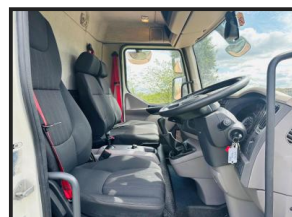

DAF LF 180 12 TON SKIP LOADER

£POA

DAF LF 180 2022 EURO 6, 12 TON SKIP LOADER, BRAND NEW PYRAMID EXTENDABLE EQUIPMENT, MANUAL GEARBOX, CRUISE CONTROL, 3 SEATS, LOW K'S, DUE IN.

Product Details

Category/Type	Skip Loaders
Make	DAF
Model	LF 180 12 TON SKIP LOADER
Year	2022
Hours	-