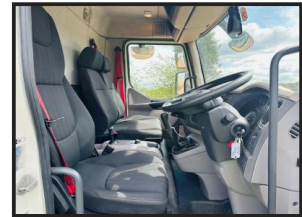

DAF LF 180 12 TON SKIP LOADER

£POA

DAF LF 180 2022 EURO 6, 12 TON SKIP LOADER, BRAND NEW PYRAMID EXTENDABLE EQUIPMENT, MANUAL GEARBOX, CRUISE CONTROL, 3 SEATS, LOW K'S, DUE IN.

Product Details	
Category/Type	8 - 17 Ton Rigid's
Make	DAF
Model	LF 180 12 TON SKIP LOADER
Year	2022
Hours	-