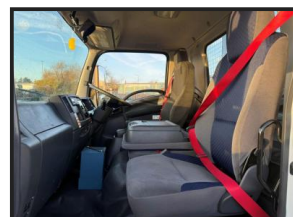

ISUZU FORWARD F135 240 13.5 TON CHASSIS CAB

£POA

ISUZU FORWARD F135 240 2023 (23) EURO 6, DAY CAB, 13.5 TON CHASSIS CAB, AUTO GEARBOX, CRUISE CONTROL, DEFLECTOR KIT, LANE ASSIST, STEERING WHEEL CONTROLS, HEATED MIRRORS, ELECTRIC WINDOWS, KENWOOD RADIO/CD, SPARE WHEEL, STEEL SUSPENSION, REMAINING MANUFACTURERS WARRANTY, FROM 35,000 MILES, CHOICE, AVAILABLE WITH CHOICE OF BODIES IF REQUIRED.

Product Details

Category/Type	8 - 17 Ton Rigid
Make	ISUZU
Model	FORWARD F135 240 13.5 TON CHASSIS CAB
Year	2023
Hours	-

Colliery Lane North, Exhall, Coventry, Warwickshire, CV7 9NW

Tel: 024 7636 2592

www.geoff-sipson.co.uk office@geoff-sipson.co.uk