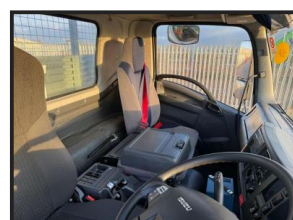

ISUZU FORWARD F135 240 13.5 TON CHASSIS CAB

£POA

ISUZU FORWARD F135 240 2023 (23) EURO 6, DAY CAB, 13.5 TON CHASSIS CAB, AUTO GEARBOX, CRUISE CONTROL, DEFLECTOR KIT, LANE ASSIST, STEERING WHEEL CONTROLS, HEATED MIRRORS, ELECTRIC WINDOWS, KENWOOD RADIO/CD, SPARE WHEEL, STEEL SUSPENSION, REMAINING MANUFACTURERS WARRANTY, FROM 35,000 MILES, CHOICE, AVAILABLE WITH CHOICE OF BODIES IF REQUIRED.

Product Details

Category/Type	8 - 17 Ton Rigid
Make	ISUZU
Model	FORWARD F135 240 13.5 TON CHASSIS CAB
Year	2023
Hours	-

Colliery Lane North, Exhall, Coventry, Warwickshire, CV7 9NW

Tel: 024 7636 2592

www.geoff-sipson.co.uk office@geoff-sipson.co.uk