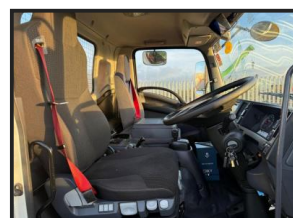

ISUZU FORWARD F135 240 13.5 TON CHASSIS CAB

£POA

ISUZU FORWARD F135 240 2023 (23) EURO 6, DAY CAB, 13.5 TON CHASSIS CAB, AUTO GEARBOX, CRUISE CONTROL, DEFLECTOR KIT, LANE ASSIST, STEERING WHEEL CONTROLS, HEATED MIRRORS, ELECTRIC WINDOWS, KENWOOD RADIO/CD, SPARE WHEEL, STEEL SUSPENSION, REMAINING MANUFACTURERS WARRANTY, FROM 35,000 MILES, CHOICE, AVAILABLE WITH CHOICE OF BODIES IF REQUIRED.

Product Details

Category/Type	8 - 17 Ton Rigid
Make	ISUZU
Model	FORWARD F135 240 13.5 TON CHASSIS CAB
Year	2023
Hours	-

Colliery Lane North, Exhall, Coventry, Warwickshire, CV7 9NW

Tel: 024 7636 2592

www.geoff-sipson.co.uk office@geoff-sipson.co.uk