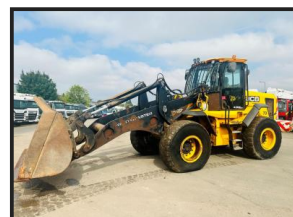

JCB 436E HT LOADING SHOVEL

£POA

JCB 436E HT LOADMASTER 2012 WHEELED LOADING SHOVEL, 17,370 HOURS.

Product Details

Category/Type	Plant
Make	JCB
Model	436E HT LOADING SHOVEL
Year	2012
Hours	-

Colliery Lane North, Exhall, Coventry, Warwickshire, CV7 9NW