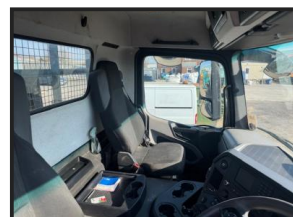

# MERCEDES ANTOS 1824 DROPSIDE CRANE

**£POA**

MERCEDES ANTOS 1824 2015 (65) EURO 6, DAY CAB, 18 TON DROPSIDE CRANE, REAR MOUNTED HIAB XS DUO CRANE, BRICK GRAB, 133,000 MILES, DUE IN, CALL FOR DETAILS.

## Product Details

<b>Category/Type</b>	<b>18 Ton Rigid</b>
<b>Make</b>	<b>MERCEDES</b>
<b>Model</b>	<b>ANTOS 1824 DROPSIDE CRANE</b>
<b>Year</b>	<b>2015</b>
<b>Hours</b>	<b>-</b>

Colliery Lane North, Exhall, Coventry, Warwickshire, CV7 9NW