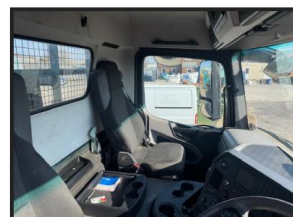

# MERCEDES ANTOS 1824 DROPSIDE CRANE

**£POA**

MERCEDES ANTOS 1824 2015 (65) EURO 6, DAY CAB, 18 TON DROPSIDE CRANE, REAR MOUNTED HIAB XS DUO CRANE, BRICK GRAB, 133,000 MILES, DUE IN, CALL FOR DETAILS.

## Product Details

Product Details	
<b>Category/Type</b>	<b>Builders Merchants</b>
<b>Make</b>	<b>MERCEDES</b>
<b>Model</b>	<b>ANTOS 1824 DROPSIDE CRANE</b>
<b>Year</b>	<b>2015</b>
<b>Hours</b>	<b>-</b>