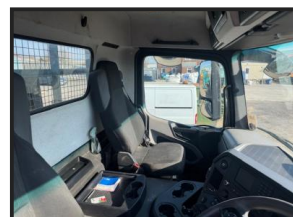

# MERCEDES ANTOS 1824 DROPSIDE CRANE

**£POA**

MERCEDES ANTOS 1824 2015 (65) EURO 6, DAY CAB, 18 TON DROPSIDE CRANE, REAR MOUNTED HIAB XS DUO CRANE, BRICK GRAB, 133,000 MILES, DUE IN, CALL FOR DETAILS.

## Product Details

<b>Category/Type</b>	<b>Cranes</b>
<b>Make</b>	<b>MERCEDES</b>
<b>Model</b>	<b>ANTOS 1824 DROPSIDE CRANE</b>
<b>Year</b>	<b>2015</b>
<b>Hours</b>	<b>-</b>

Colliery Lane North, Exhall, Coventry, Warwickshire, CV7 9NW