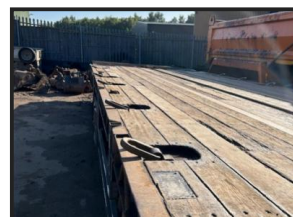

MERCEDES-BENZ AROCS 2530 6X2 CHEESEWEDGE

£POA

MERCEDES AROCS 3240 2014 (64) EURO 6, 6X2 REAR LIFT AXLE, CHEESEWEDGE BEAVERTAIL, WINCH, LASHING RINGS, SUN VISOR, STEERING WHEEL CONTROLS, 204,000 MILES, JAN 25 TEST.

Product Details

Product Details	
Category/Type	Beavertails
Make	MERCEDES-BENZ
Model	AROCS 2530 6X2 CHEESEWEDGE
Year	2014
Hours	-

Colliery Lane North, Exhall, Coventry, Warwickshire, CV7 9NW

Tel: 024 7636 2592