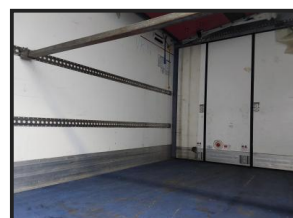

MITSUBISHI FUSO CANTER 7C15 7.5 TON FRIDGE

£POA

MITSUBISHI FUSO CANTER 7C15 2021 (71) EURO 6, 7.5 TON FRIDGE, CARRIER XARIOS 600 MT FRIDGE, TRIPLE BARN DOORS, SIDE LOADING DOOR, COLUMN TAIL LIFT, CAMERA, AUTO GEARBOX, CRUISE CONTROL, 3 SEATS, ELECTRIC WINDOWS, 25,000 MILES, NOV 25 TEST.

Product Details

Category/Type	Fridges
Make	MITSUBISHI FUSO
Model	CANTER 7C15 7.5 TON FRIDGE
Year	2021
Hours	-

Colliery Lane North, Exhall, Coventry, Warwickshire, CV7 9NW

Tel: 024 7636 2592

www.geoff-sipson.co.uk office@geoff-sipson.co.uk