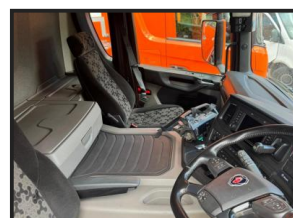

SCANIA P420 8X2 DROPSIDE BRICK GRAB

£POA

SCANIA P420 2024 EURO 6, REST CAB (NO BED), 8X2 REAR LIFT & STEER AXLE, DOUBLE DROPSIDE BULKRITE BODY, CENTRE MOUNTED HIAB X-HIDUO 118 REMOTE CONTROLLED CRANE, 2 EXTENSIONS, KINSHOFER BRICK GRAB, ALL ROUND AIR SUSPENSION, ALCOA POLISHED ALLOY WHEELS, ALUMINIUM DROPSIDES, TYING RINGS, REAR SPOT LIGHTS, AUTO LUBE, AUTO GEARBOX, CRUISE CONTROL, AIR CON, HEATED & COOLED SEATS, NAVIGATION SYSTEM, ENGINE BRAKE, HEATED MIRRORS, AIR SEAT, BLUETOOTH, SUN VISOR, ELECTRIC WINDOWS AND MIRRORS.

Product Details

Category/Type	Builders Merchants
Make	SCANIA
Model	P420 8X2 DROPSIDE BRICK GRAB
Year	2024
Hours	-

Colliery Lane North, Exhall, Coventry, Warwickshire, CV7 9NW

Tel: 024 7636 2592

www.geoff-sipson.co.uk office@geoff-sipson.co.uk