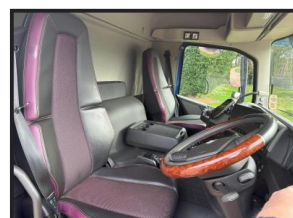

VOLVO FM 330 6X2 CHASSIS CAB

£POA

VOLVO FM 330 2022 (72) EURO 6, 6X2 REAR LIFT AXLE CHASSIS CAB, CAMERA SYSTEM, I SHIFT GEARBOX, 3 STAGE RETARDER, CRUISE CONTROL, SUN VISOR, SUN ROOF, STROBE LIGHTS, AIR CON, HALF LEATHER, STEERING WHEEL CONTROLS, ELECTRIC WINDOWS / MIRRORS, ALLOY WHEELS, 28,000 MILES.