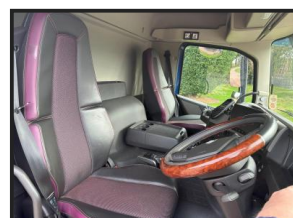

VOLVO FM 330 6X2 CHASSIS CAB

£POA

VOLVO FM 330 2022 (72) EURO 6, 6X2 REAR LIFT AXLE CHASSIS CAB, CAMERA SYSTEM, 1 SHIFT GEARBOX, 3 STAGE RETARDER, CRUISE CONTROL, SUN VISOR, SUN ROOF, STROBE LIGHTS, AIR CON, HALF LEATHER, STEERING WHEEL CONTROLS, ELECTRIC WINDOWS / MIRRORS, ALLOY WHEELS, 28,000 MILES