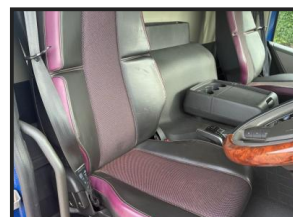

VOLVO FM 330 6X2 CHASSIS CAB

£POA

VOLVO FM 330 2022 (72) EURO 6, 6X2 REAR LIFT AXLE CHASSIS CAB, CAMERA SYSTEM, 1 SHIFT GEARBOX, 3 STAGE RETARDER, CRUISE CONTROL, SUN VISOR, SUN ROOF, STROBE LIGHTS, AIR CON, HALF LEATHER, STEERING WHEEL CONTROLS, ELECTRIC WINDOWS / MIRRORS, ALLOY WHEELS, 28,000 MILES